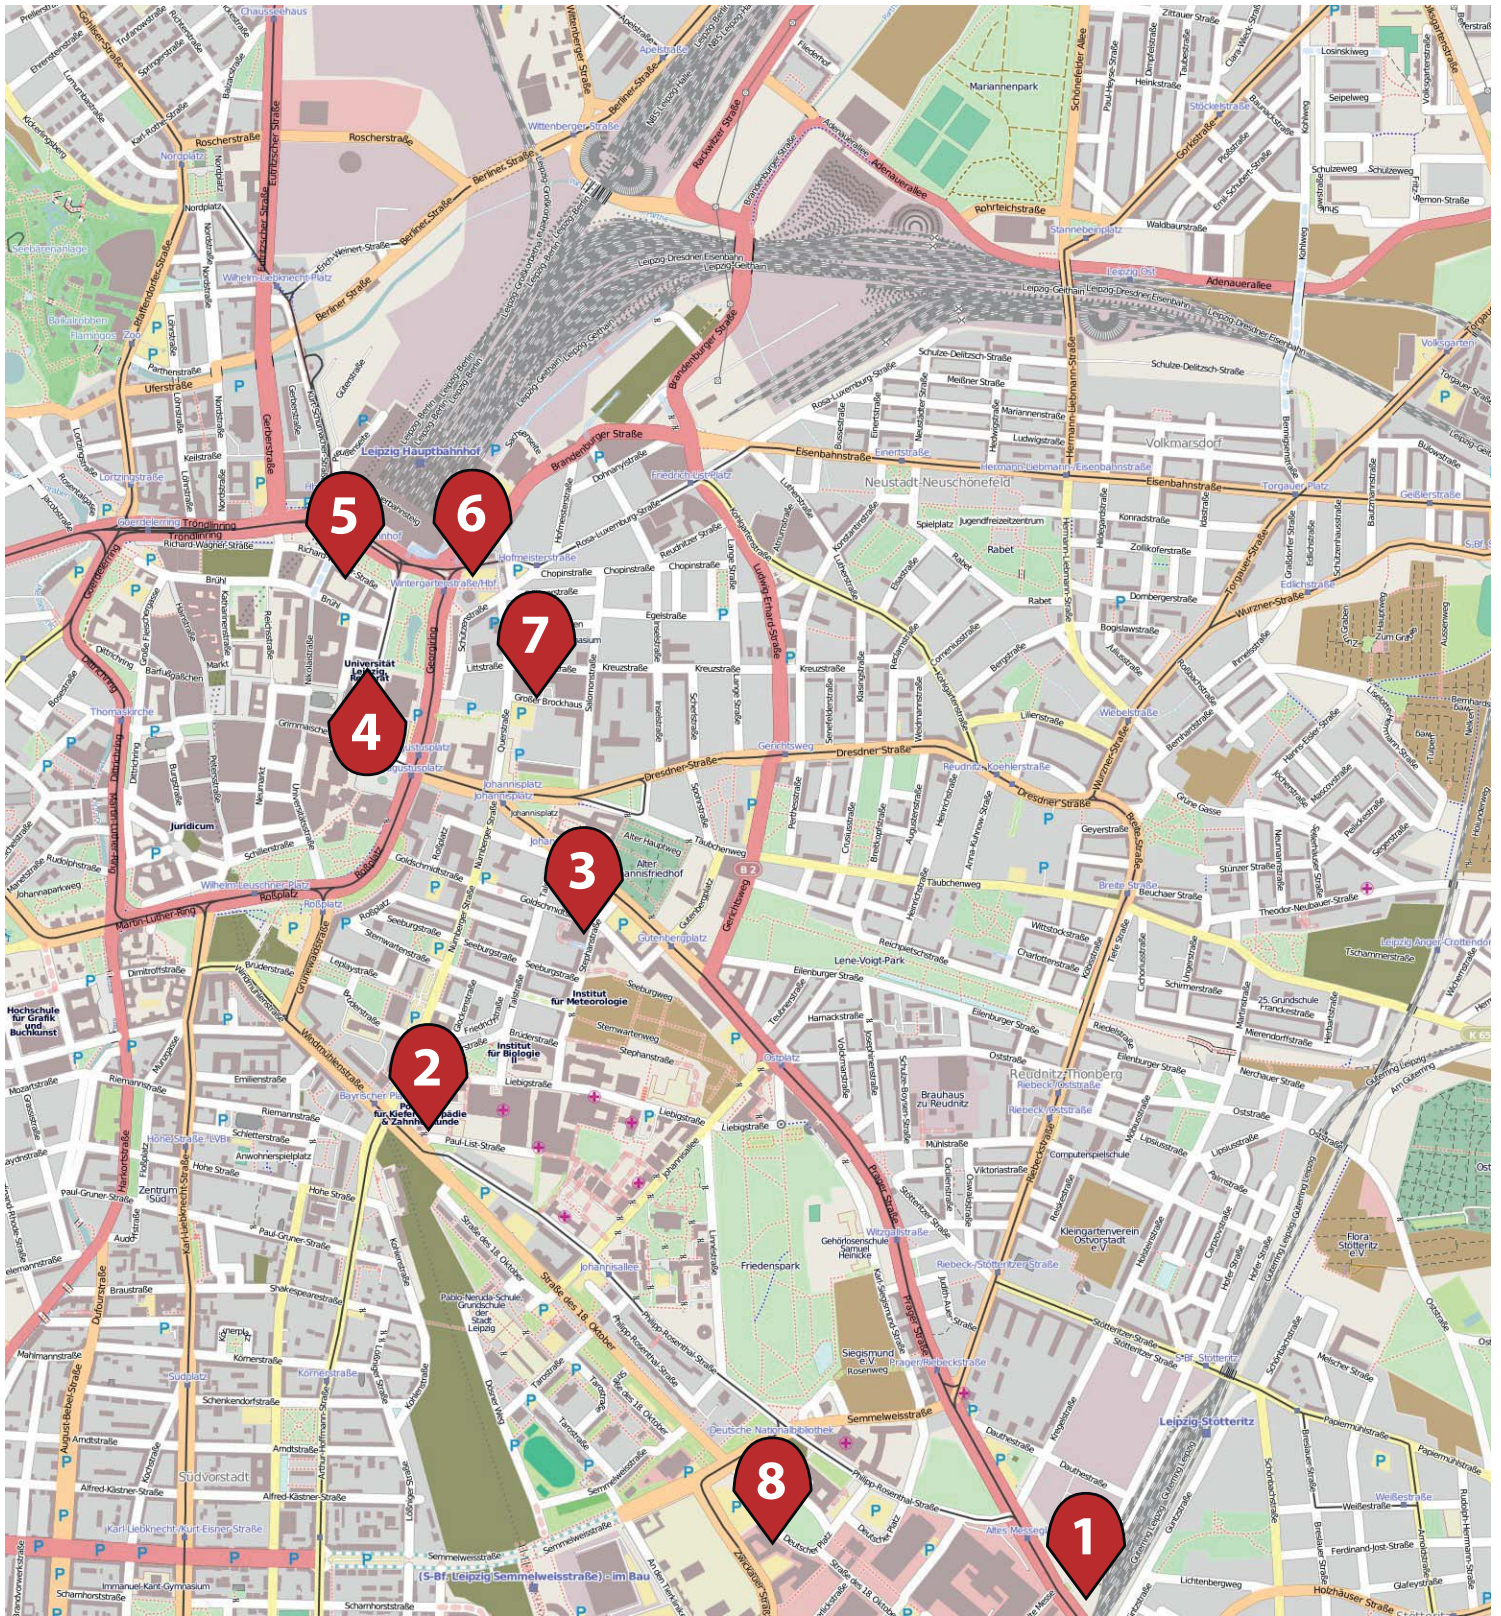

„European Association for the Study of Human Evolution (EASHE)“ meeting in Leipzig on November 5th at the Max Planck Institute for Evolutionary Anthropology

ACCOMMODATION: Hotels and MPI Guest Rooms in Leipzig

Hotels in Leipzig

- 1** Antikhotel am Völkerschlachtdenkmal
- 2** Hotel am Bayrischen Platz
- 3** Mercure Hotel AM JOHANNISPLATZ
- 4** Novotel Leipzig City
- 5** Seaside Park Hotel Leipzig
- 6** Best Western Victor's
- 7** PENTAHOTEL Leipzig