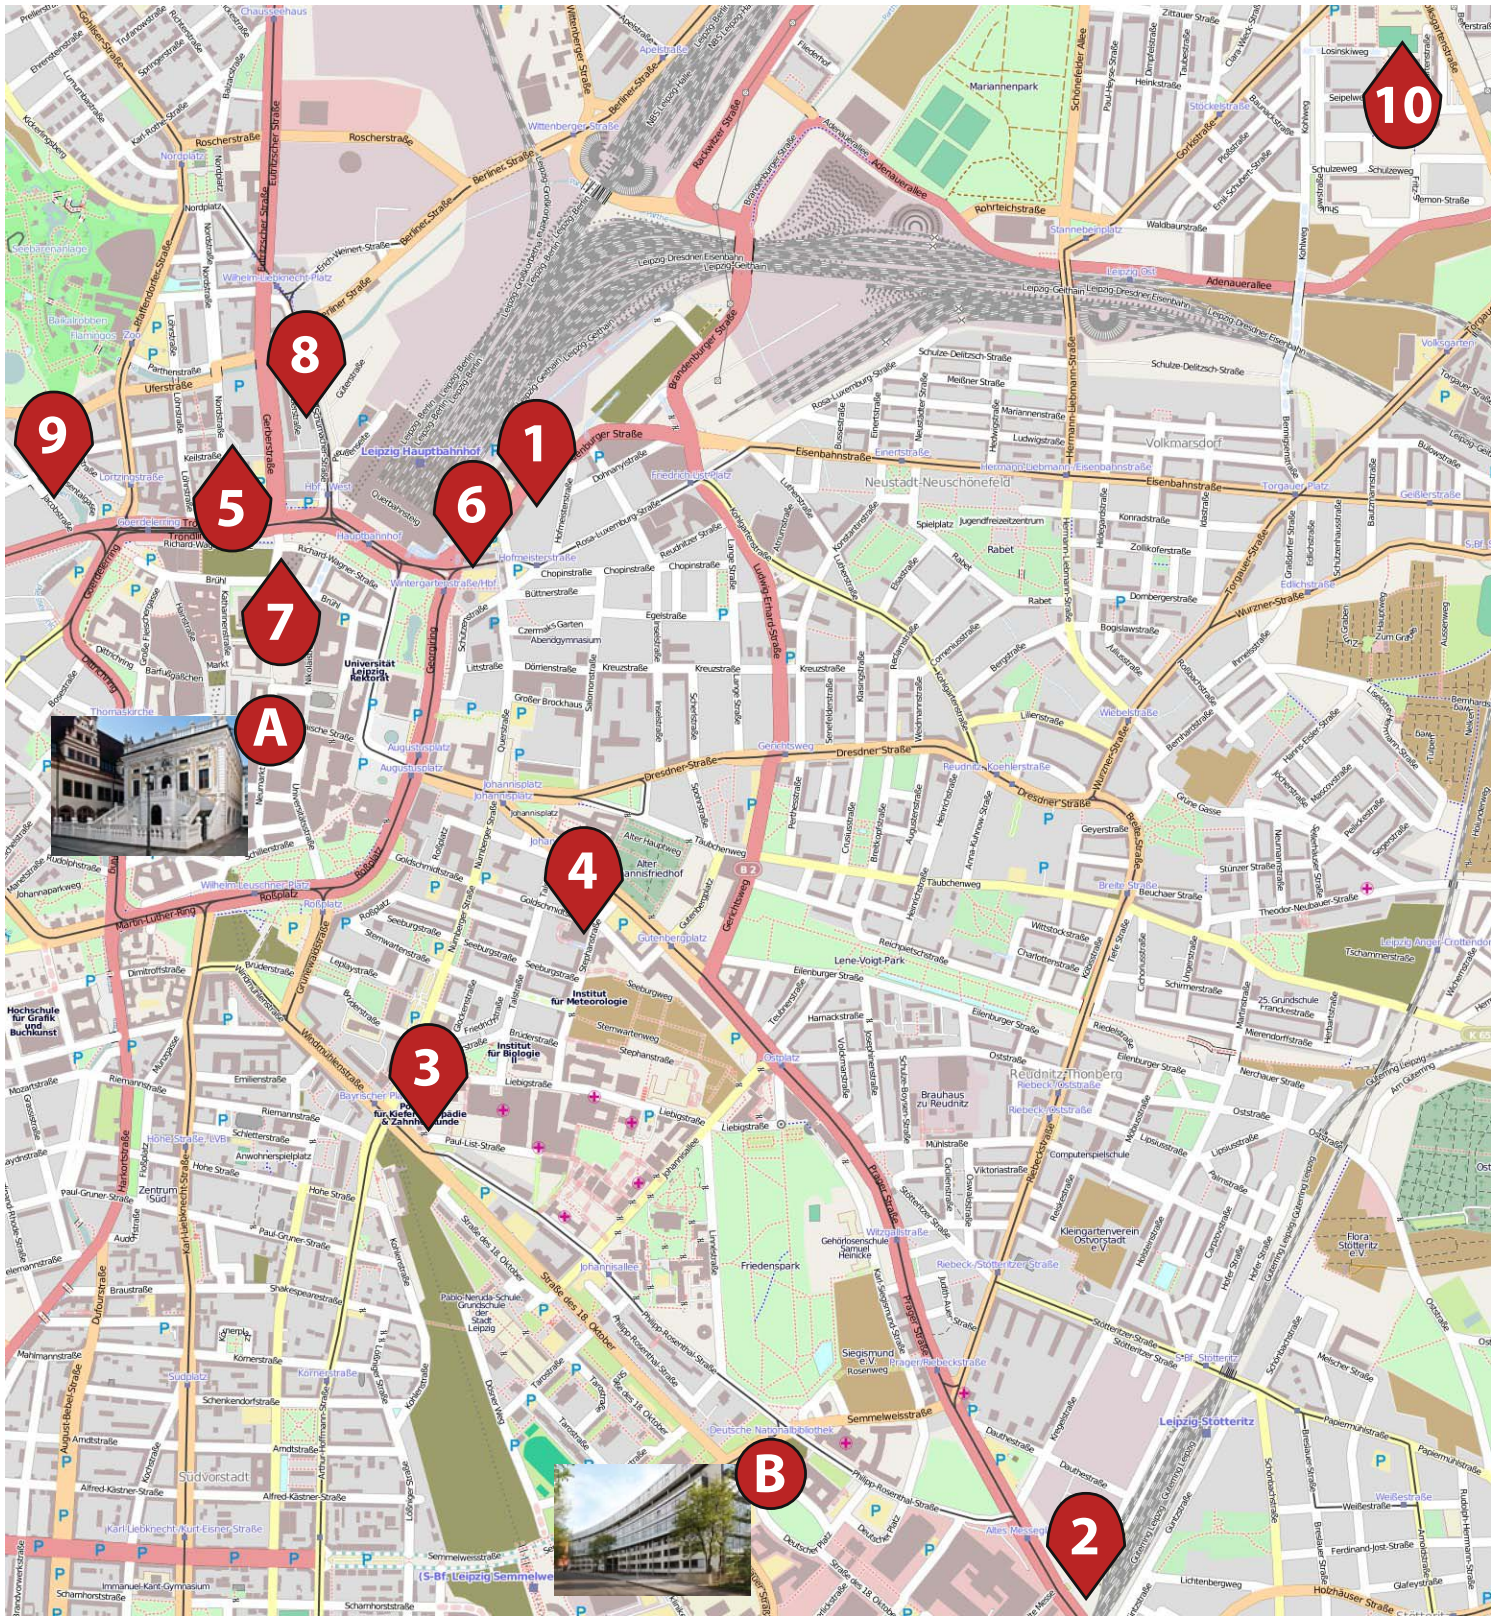

„European Society for the study of Human Evolution (ESHE)“ meeting in Leipzig on September 23rd and 24th, 2011

ACCOMODATION: For your convenience we suggest the following hotels and hostels in Leipzig.

HOTELS IN LEIPZIG

1 A&O HOTEL Leipzig GmbH

2 Antikhotel am Völkerschlachtdenkmal

3 Hotel am Bayrischen Platz

4 Mercure Hotel AM JOHANNISPLATZ

5 The Westin Leipzig

6 Best Western Victor's

7 Leipzig Marriott Hotel